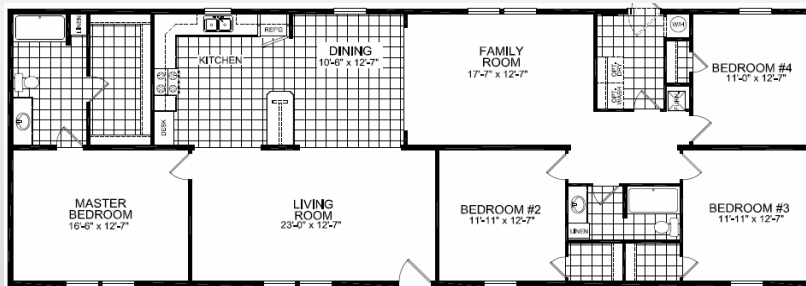

**You Ask For It — You Got It!**  
**ONLY AT 422 HOMES**  
**THE GRAND MAXIMUS**

**28 X 80      4 Bedroom, 2 Bath      2,027 Sq. Ft.**  
**\$61,995**

**That's about \$30. A sq. ft. delivered and on your wall.  
 Here are 5 more value packed homes from 422 homes.**

| SIZE    | SQ. FT. | BED / BATH | PRICE<br>On Your Wall |
|---------|---------|------------|-----------------------|
| 14 x 64 | 819     | 3 / 1      | \$19,995 *            |
| 14 X 70 | 901     | 2 or 3 / 1 | \$29,995              |
| 28 x 46 | 1067    | 3 / 2      | \$39,995              |
| 28 x 60 | 1493    | 3 / 2      | \$49,995              |
| 32 x 80 | 2,305   | 4 / 2      | \$71,995              |